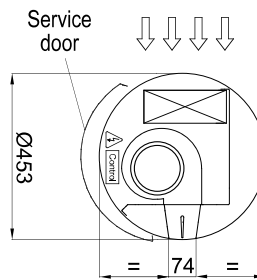

M?retek

	L
RUND 1000	1025
RUND 1500	1525
RUND 2000	2030
RUND 2500	2530
RUND 3000	2980

Electrical Connections Entrances:
RJ45, M21, M26, M32

Floor fixing points with foot